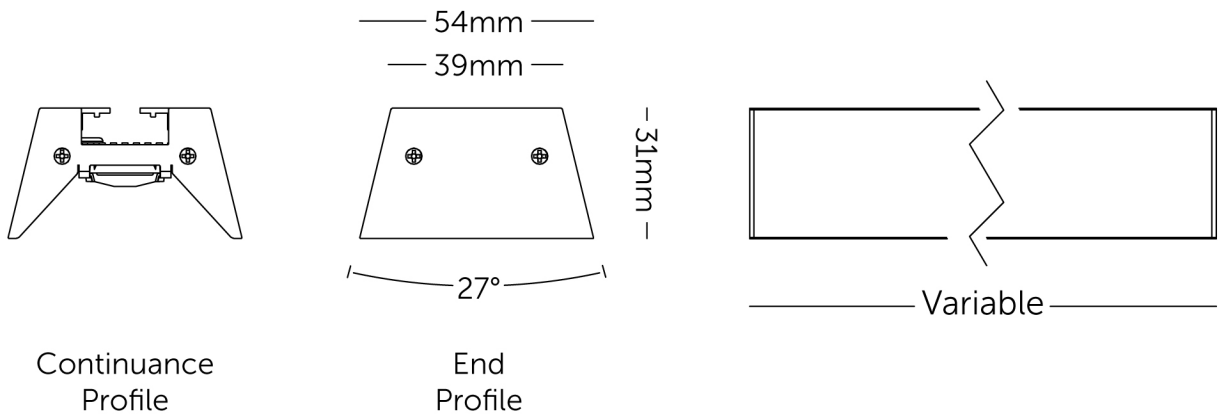

ELECTRICAL

Control	External LED driver
Input Voltage	42V
Consumption	35 w/m
Max LED's	112 LEDs
Efficiency LM/W	153 lm/w
Connection	20AWG Red /Black cable With connector

ENVIRONMENTAL

IP Rating	IP 20
Working Temp.	-20°C ~ 40°C / -4°F ~ 104°F
Storage Temp.	-20°C ~ 50°C / -4°F ~ 122°F

PHYSICAL

Size	Variable * H31mm * W54mm
Housing	Anodized Aluminum with clear Lenses

FIXTURE LENGTH

Length of Run	Number of LEDs	2200k	2700k	3000k	4000k	6500k	Watt	Watt per Meter
289mm	14	1210	1390	1440	1530	1500	10	
572mm	28	2420	2780	2880	3060	3000	20	
1144mm	56	4840	5560	5760	6120	6000	40	35
1716mm	84	7260	8340	8640	9180	9000	60	
2288mm	112	9680	11120	11520	12240	12000	80	