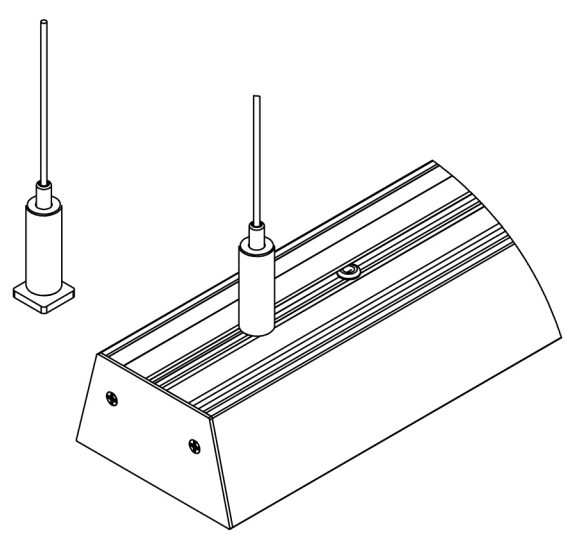

PHYSICAL

Size	Variable * H31mm * W54mm
Housing	Anodized Aluminum with clear Lenses

FIXTURE LENGTH

Length of Run	Number of LEDs	2200k	2700k	3000k	4000k	6500k	Watt	Watt per Meter
289mm	14	1210	1390	1440	1530	1500	10	
572mm	28	2420	2780	2880	3060	3000	20	
1144mm	56	4840	5560	5760	6120	6000	40	35
1716mm	84	7260	8340	8640	9180	9000	60	
2288mm	112	9680	11120	11520	12240	12000	80	

* Lumens Output @ 120mA

ACCESSORIES

Suspension System

Honeycomb

PINOUT